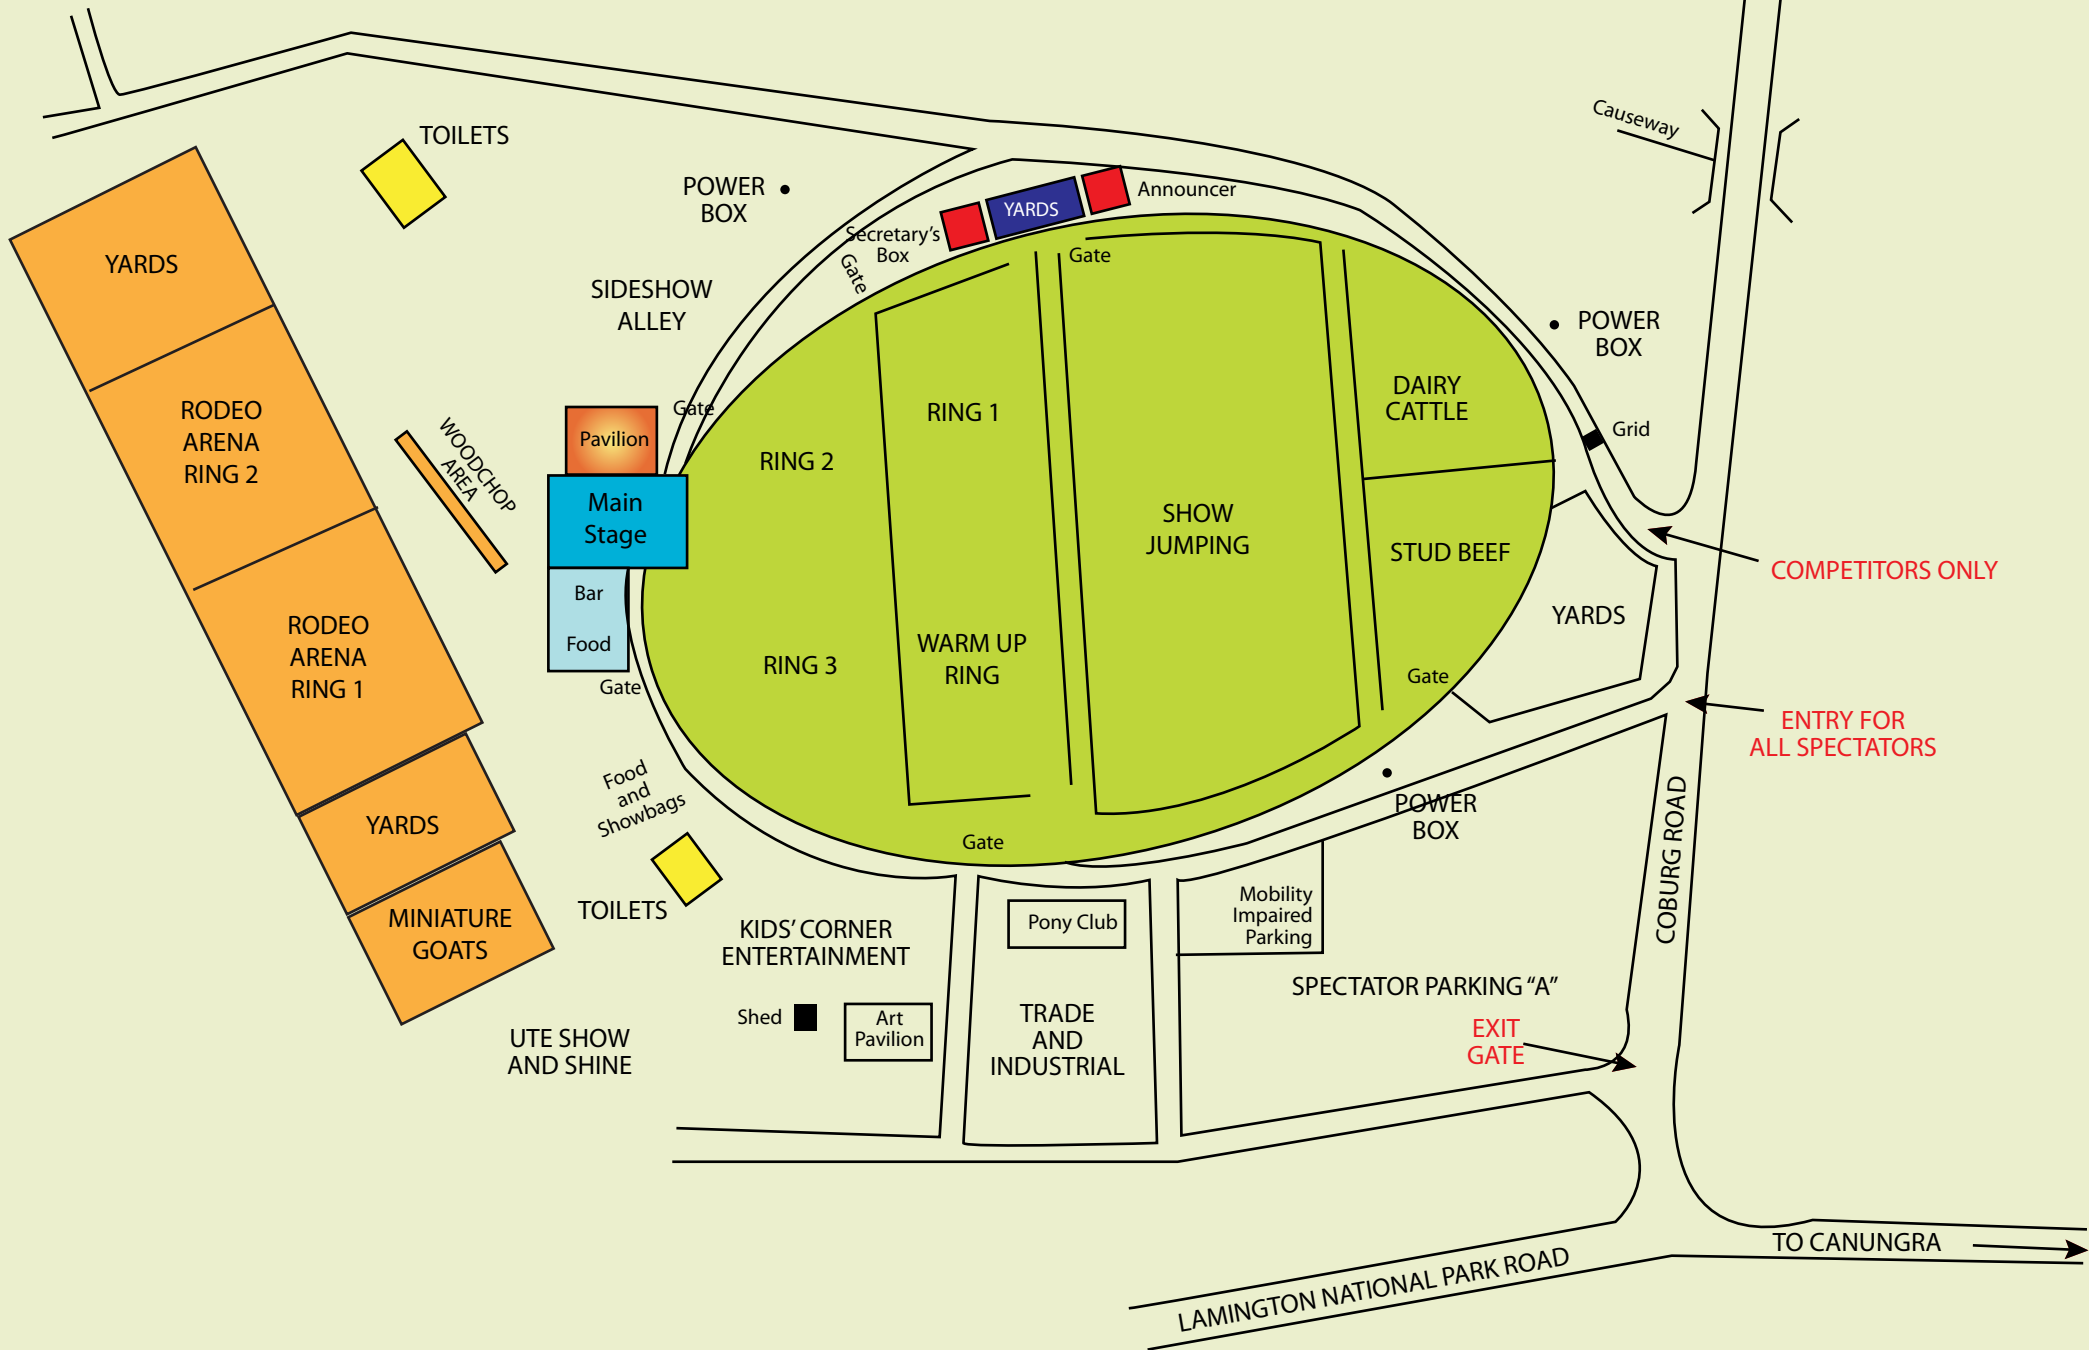

FLOAT PARKING "B"

FLOAT PARKING "A"

SPECTATOR PARKING "B"

COMPETITORS ONLY

ENTRY FOR ALL SPECTATORS

EXIT GATE

TO CANUNGRA